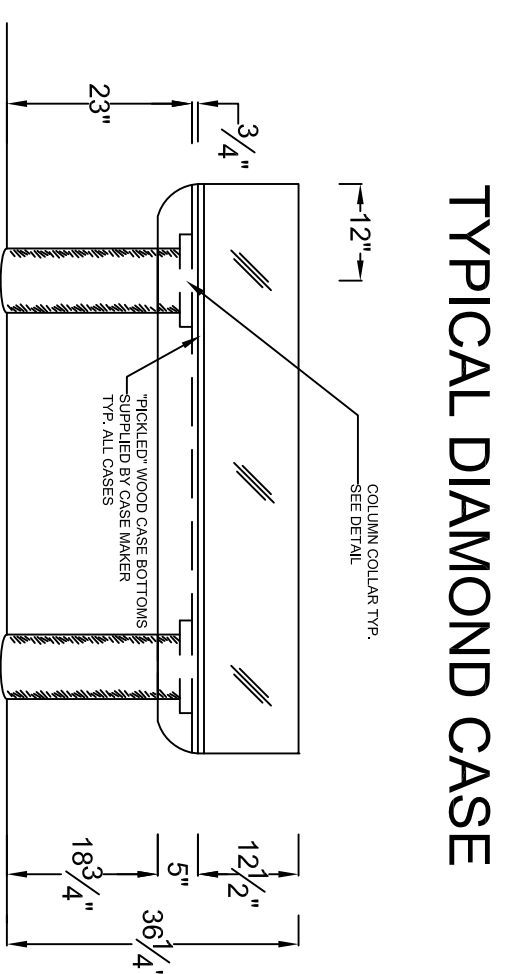

ELEVATION H

SCALE: 1/2" = 1'

WALL CASE

SCALE: 1/2" = 1'

STATUE CASE

SCALE: 1/2" = 1'

TYPICAL SHOWCASE
COLUMN COLLAR TYP.
SEE DETAIL.

TYPICAL DIAMOND CASE
COLUMN COLLAR TYP.
SEE DETAIL.

SHOWCASES

SCALE: 1/2" = 1'

FRONT VIEW

SIDE VIEW

WINDOW BOX

SCALE: 1/2" = 1'

TOP COLLAR DETAIL

SCALE: 1/2" = 1'

DATE **REVISIONS**

ELEVATIONS

DRAWN BY: JJCJ
CHECKED BY: DHB
SCALE: 1/2" = 1'
DATE: 06/03/02

A5