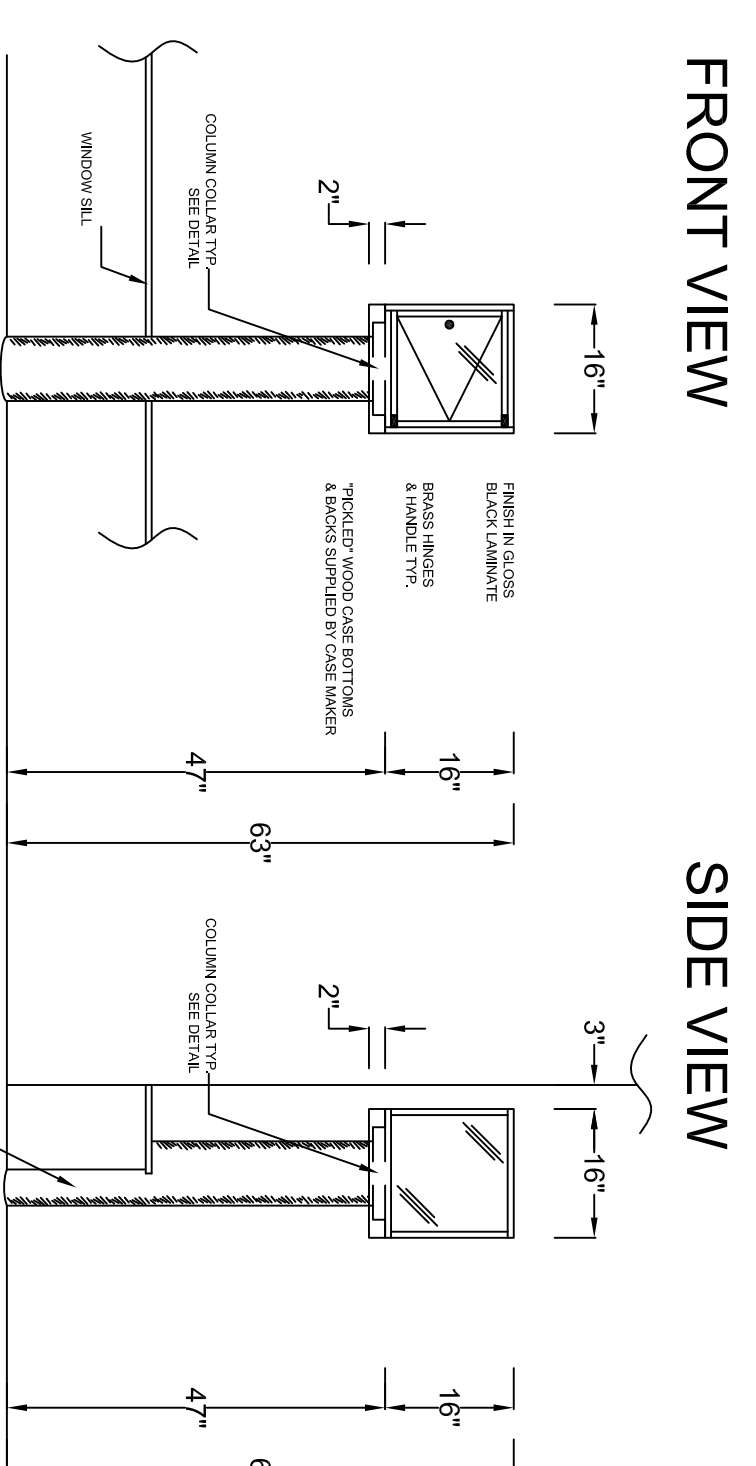

ELEVATION H

SCALE: 1/2" = 1'

WALL CASE

SCALE: 1/2" = 1'

STATUE CASE

SCALE: 1/2" = 1'

TYPICAL SHOWCASE
COLUMN COLLAR TYP.
SEE DETAIL.

TYPICAL DIAMOND CASE
COLUMN COLLAR TYP.
SEE DETAIL.

SHOWCASES

SCALE: 1/2" = 1'

FRONT VIEW

SIDE VIEW

WINDOW BOX

SCALE: 1/2" = 1'

TOP COLLAR DETAIL

SCALE: 1/2" = 1'

DATE **REVISIONS**

ELEVATIONS

DRAWN BY: JJCJ
CHECKED BY: DHB
SCALE: 1/2" = 1'
DATE: 06/03/02

A5