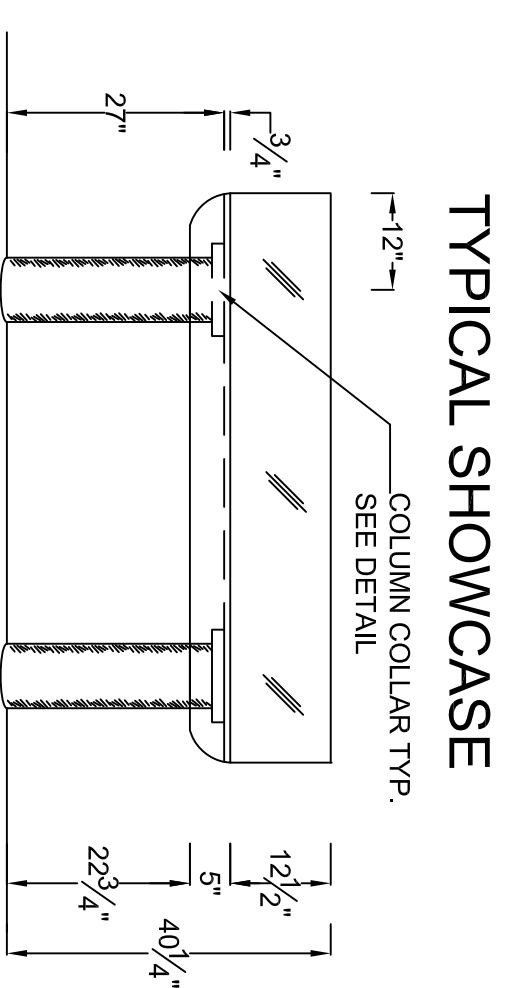

ELEVATION H

SCALE: 1/2" = 1'

WALL CASE

SCALE: 1/2" = 1'

STATUE CASE

SCALE: 1/2" = 1'

TYPICAL SHOWCASE
COLUMN COLLAR TYP.
SEE DETAIL.

TYPICAL DIAMOND CASE
COLUMN COLLAR TYP.
SEE DETAIL.

SHOWCASES

SCALE: 1/2" = 1'

FRONT VIEW

SIDE VIEW

WINDOW BOX

SCALE: 1/2" = 1'

TOP COLLAR DETAIL

SCALE: 1/2" = 1'

DATE **REVISIONS**

ELEVATIONS

DRAWN BY: JJCJ
CHECKED BY: DHB
SCALE: 1/2" = 1'
DATE: 06/03/02

A5