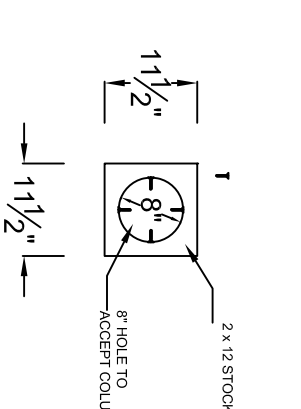

ELEVATION H

SCALE: 1/2" = 1'

WALL CASE

SCALE: 1/2" = 1'

STATUE CASE

SCALE: 1/2" = 1'

TYPICAL SHOWCASE
COLUMN COLLAR TYP.
SEE DETAIL.

TYPICAL DIAMOND CASE
COLUMN COLLAR TYP.
SEE DETAIL.

SHOWCASES

SCALE: 1/2" = 1'

FRONT VIEW

SIDE VIEW

WINDOW BOX

SCALE: 1/2" = 1'

TOP COLLAR DETAIL

SCALE: 1/2" = 1'

DATE **REVISIONS**

ELEVATIONS

DRAWN BY: JJCJ
CHECKED BY: DHB
SCALE: 1/2" = 1'
DATE: 06/03/02

A5