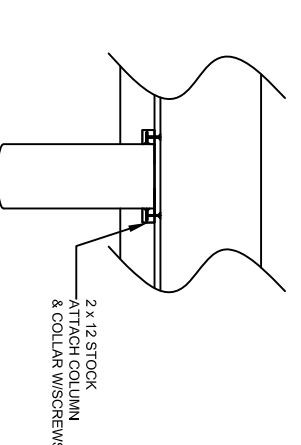

ELEVATION H

SCALE: 1/2" = 1'

WALL CASE

SCALE: 1/2" = 1'

STATUE CASE

SCALE: 1/2" = 1'

TYPICAL SHOWCASE
COLUMN COLLAR TYP.
SEE DETAIL.

TYPICAL DIAMOND CASE
COLUMN COLLAR TYP.
SEE DETAIL.

SHOWCASES

SCALE: 1/2" = 1'

FRONT VIEW

SIDE VIEW

WINDOW BOX

SCALE: 1/2" = 1'

TOP COLLAR DETAIL

SCALE: 1/2" = 1'

DATE **REVISIONS**

ELEVATIONS

DRAWN BY: JJCJ
CHECKED BY: DHB
SCALE: 1/2" = 1'
DATE: 06/03/02

A5