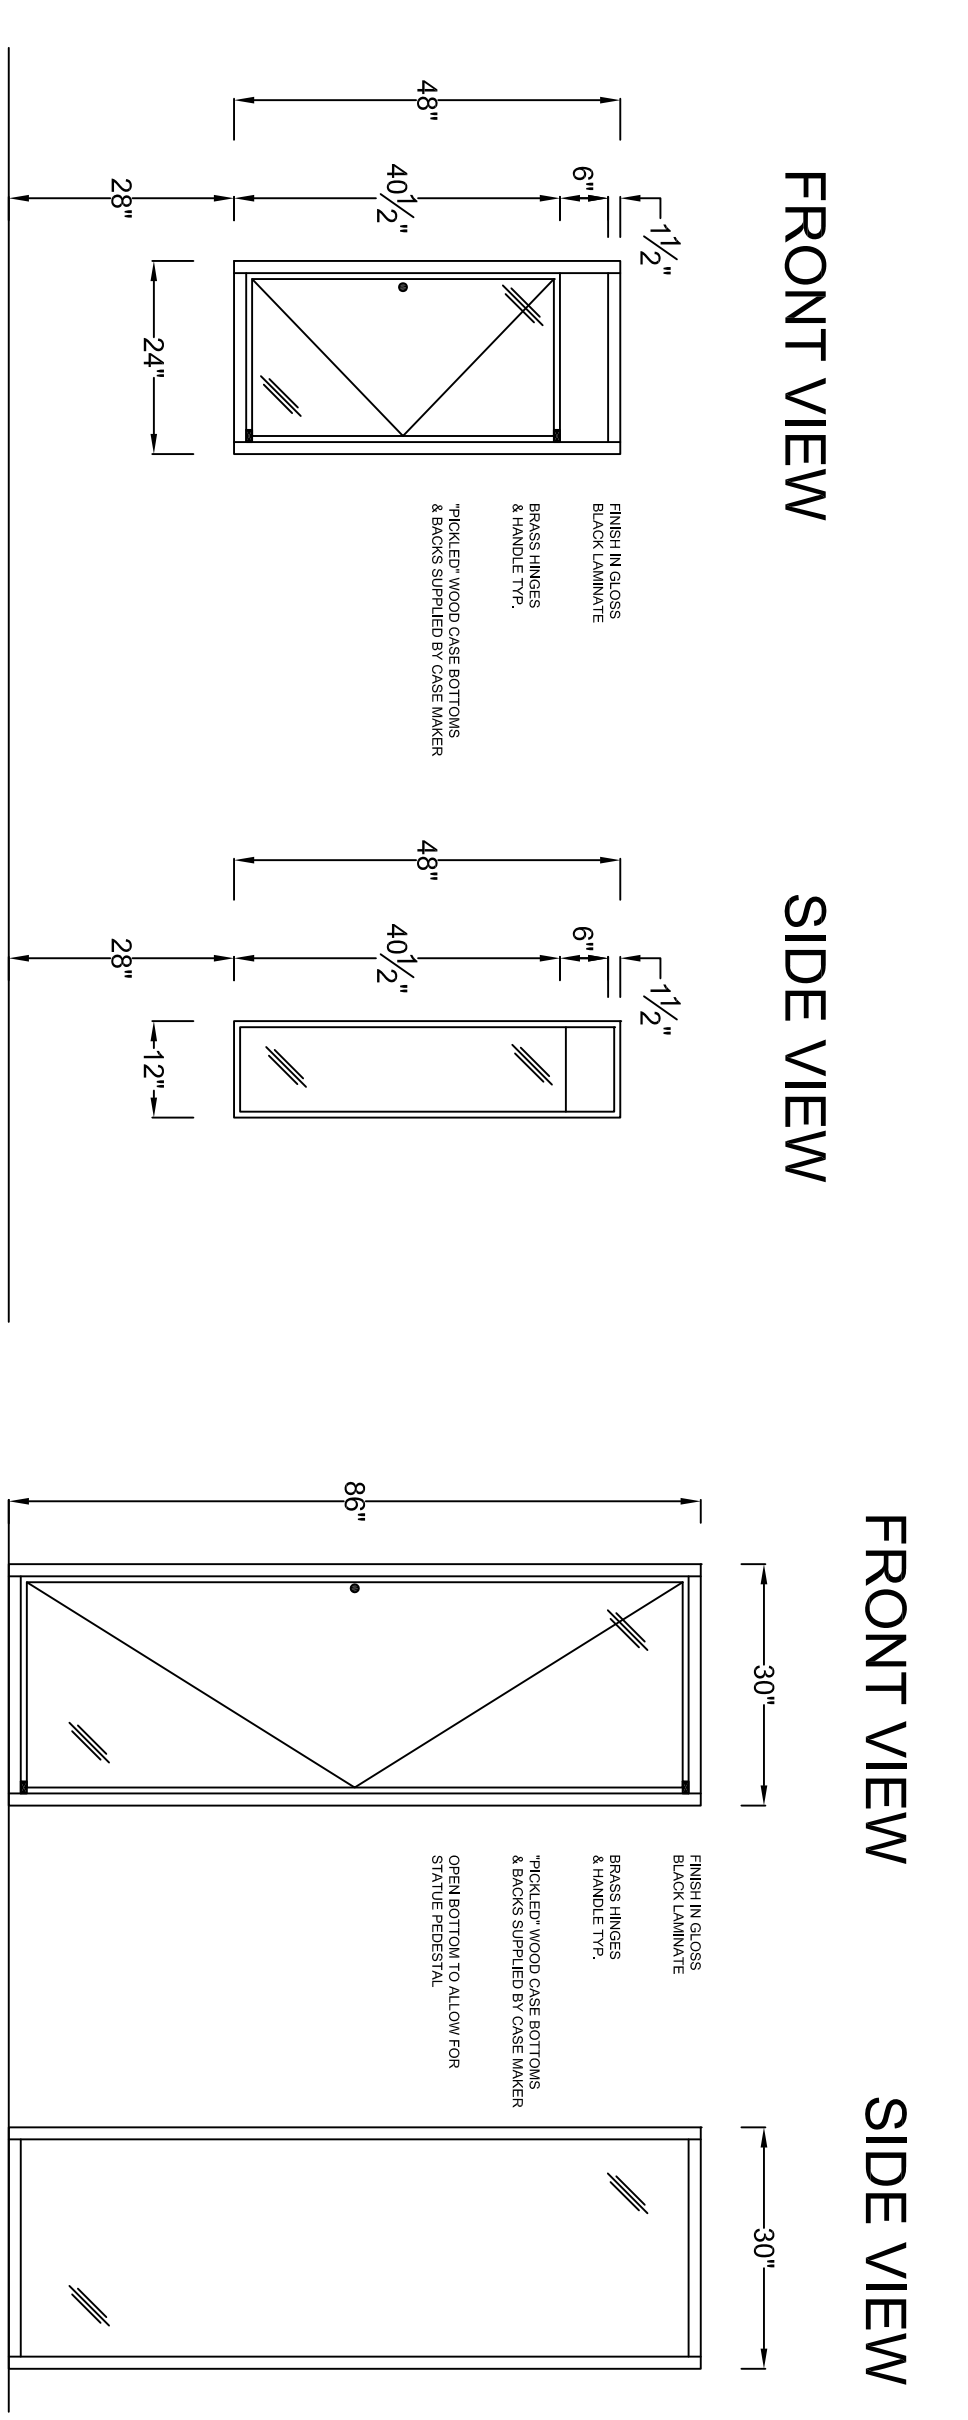

ELEVATION H

SCALE: 1/2" = 1'

WALL CASE

SCALE: 1/2" = 1'

STATUE CASE

SCALE: 1/2" = 1'

TYPICAL SHOWCASE
COLUMN COLLAR TYP.
SEE DETAIL.

TYPICAL DIAMOND CASE
COLUMN COLLAR TYP.
SEE DETAIL.

SHOWCASES

SCALE: 1/2" = 1'

FRONT VIEW

SIDE VIEW

WINDOW BOX

SCALE: 1/2" = 1'

TOP COLLAR DETAIL

SCALE: 1/2" = 1'

DATE **REVISIONS**

ELEVATIONS

DRAWN BY: JJCJ
CHECKED BY: DHB
SCALE: 1/2" = 1'
DATE: 06/03/02

A5