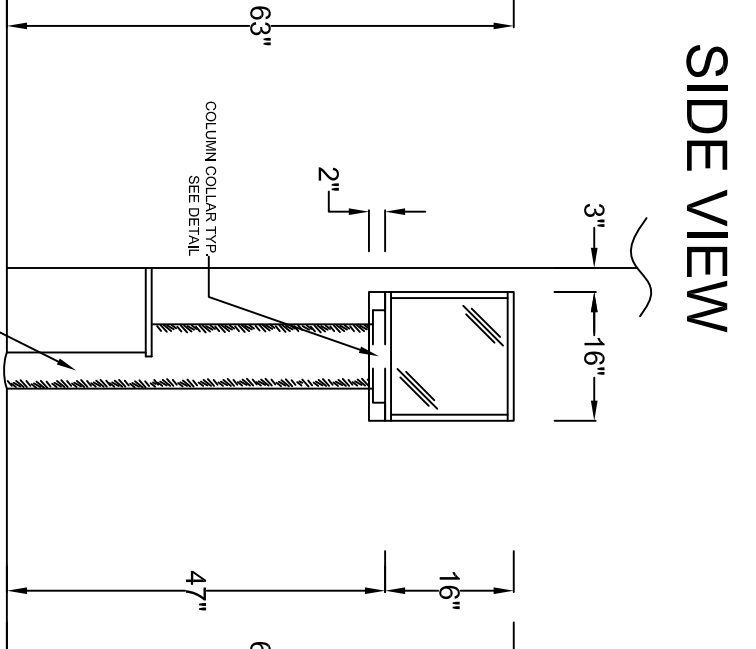

ELEVATION H

SCALE: 1/2" = 1'

WALL CASE

SCALE: 1/2" = 1'

STATUE CASE

SCALE: 1/2" = 1'

TYPICAL SHOWCASE
COLUMN COLLAR TYP.
SEE DETAIL.

TYPICAL DIAMOND CASE
COLUMN COLLAR TYP.
SEE DETAIL.

SHOWCASES

SCALE: 1/2" = 1'

FRONT VIEW

SIDE VIEW

WINDOW BOX

SCALE: 1/2" = 1'

TOP COLLAR DETAIL

SCALE: 1/2" = 1'

DATE **REVISIONS**

ELEVATIONS

DRAWN BY: JJCJ
CHECKED BY: DHB
SCALE: 1/2" = 1'
DATE: 06/03/02

A5