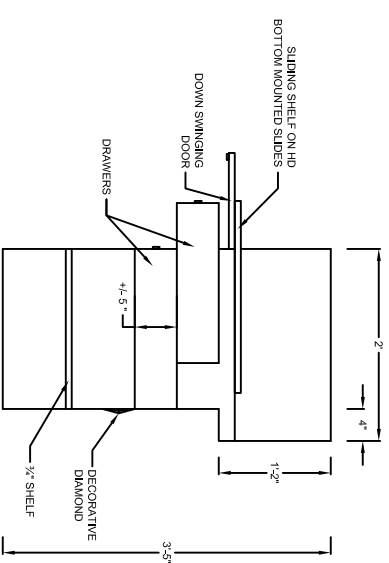

SIDE ELEVATION
SCALE: 1/2" = 1'

SIDE ELEVATION CUT OUT
SCALE: 1/2" = 1'

PLAN VIEW
SCALE: 1/2" = 1'

FRONT ELEVATION
SCALE: 1/2" = 1'

REAR ELEVATION
SCALE: 1/2" = 1'

PLAN VIEW CUT OUT
SCALE: 1/2" = 1'

DESIGNED BY: