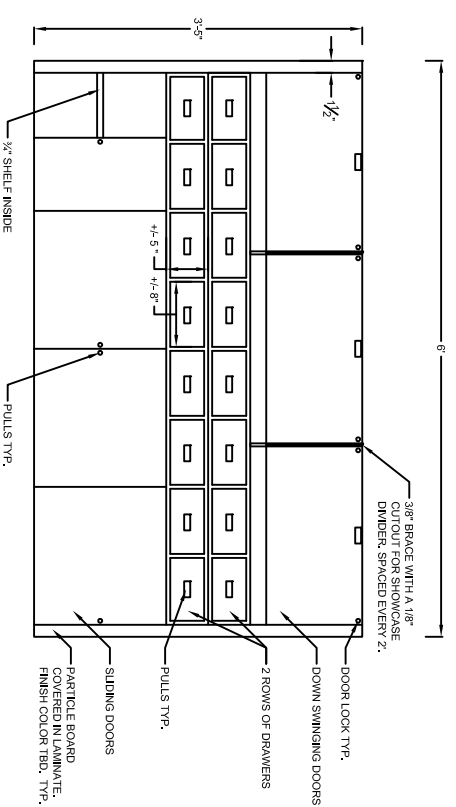

SIDE ELEVATION
SCALE: 1/2" = 1'

SIDE ELEVATION CUT OUT
SCALE: 1/2" = 1'

PLAN VIEW
SCALE: 1/2" = 1'

FRONT ELEVATION
SCALE: 1/2" = 1'

REAR ELEVATION
SCALE: 1/2" = 1'

PLAN VIEW CUT OUT
SCALE: 1/2" = 1'

DESIGNED BY: