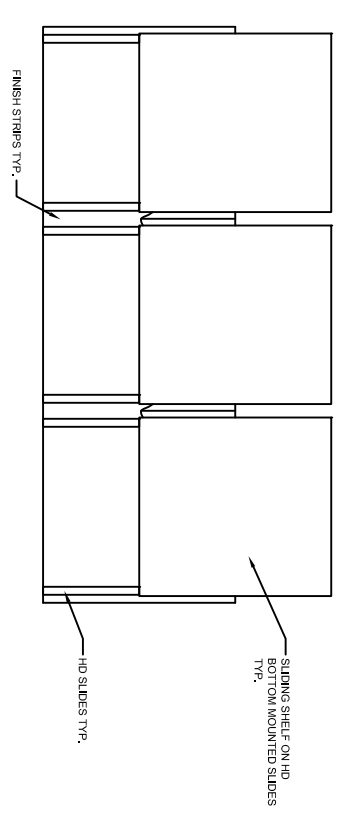

SIDE ELEVATION
SCALE: 1/2" = 1'

SIDE ELEVATION CUT OUT
SCALE: 1/2" = 1'

PLAN VIEW
SCALE: 1/2" = 1'

FRONT ELEVATION
SCALE: 1/2" = 1'

REAR ELEVATION
SCALE: 1/2" = 1'

PLAN VIEW CUT OUT
SCALE: 1/2" = 1'

DESIGNED BY: