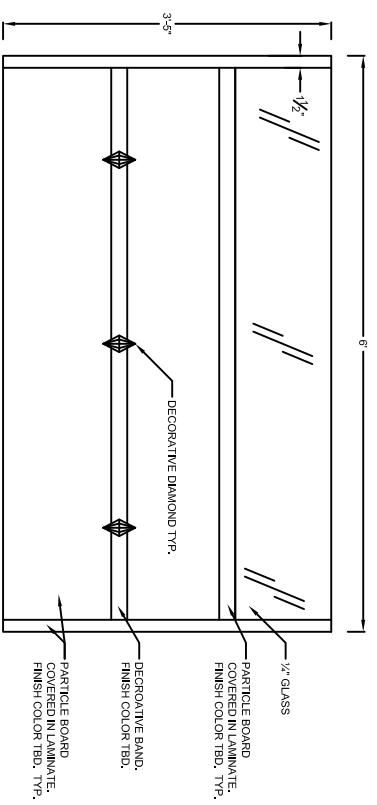

SIDE ELEVATION
SCALE: 1/2" = 1'

SIDE ELEVATION CUT OUT
SCALE: 1/2" = 1'

PLAN VIEW
SCALE: 1/2" = 1'

FRONT ELEVATION
SCALE: 1/2" = 1'

REAR ELEVATION
SCALE: 1/2" = 1'

PLAN VIEW CUT OUT
SCALE: 1/2" = 1'

DESIGNED BY: